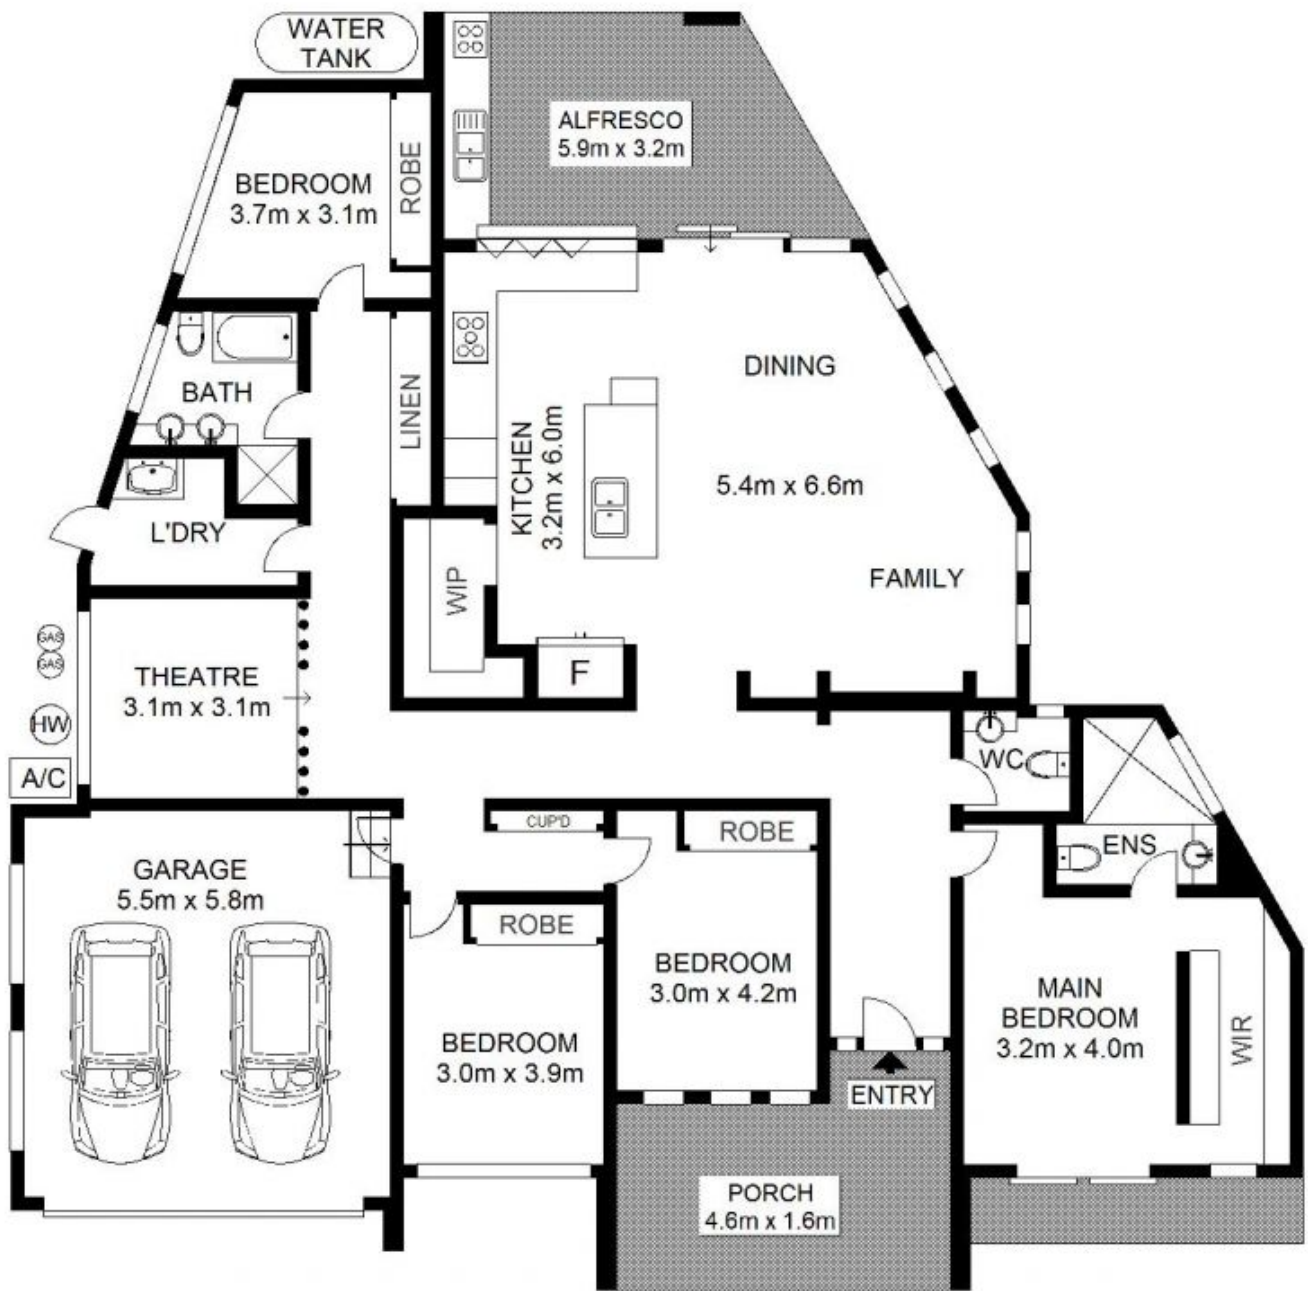

## 14 Sandra Cres Roselands NSW

4 🛏 2 🚿 4 🚗

**\*\* CLICK ON THE VIDEO BUTTON TO WATCH A FULL HD VIDEO TOUR OF THIS PROPERTY \*\***

**View :** <https://www.thejoneses.com.au/sale/nsw/canterburybankstown/roselands/residential/house/6181009>

This brand new custom built 4 bedroom family home has not only been built to impeccable standards, but exudes style and luxury living all the way.

Designed for comfortable family living, this home encompasses all the creature comforts a growing family could want as well as impressive attributes and talking points throughout.

Features of the home include 4 spacious bedrooms all with built-ins, master with ensuite + walk in robe, 2 bathrooms plus an elegant powder room and ducted air con throughout.

A standout feature of this property aside from the outdoor alfresco style kitchen, polished concrete floors and family cinema room is the gorgeous gourmet chef's style kitchen complete with quality appliances, marble bench tops and glass splash back.

GROUND FLOOR

**The Joneses**

14 Sandra Crescent, ROSELANDS

Not to scale • All measurements are approximate • Drawn for marketing purposes only • Floorplan by © Industrie Media